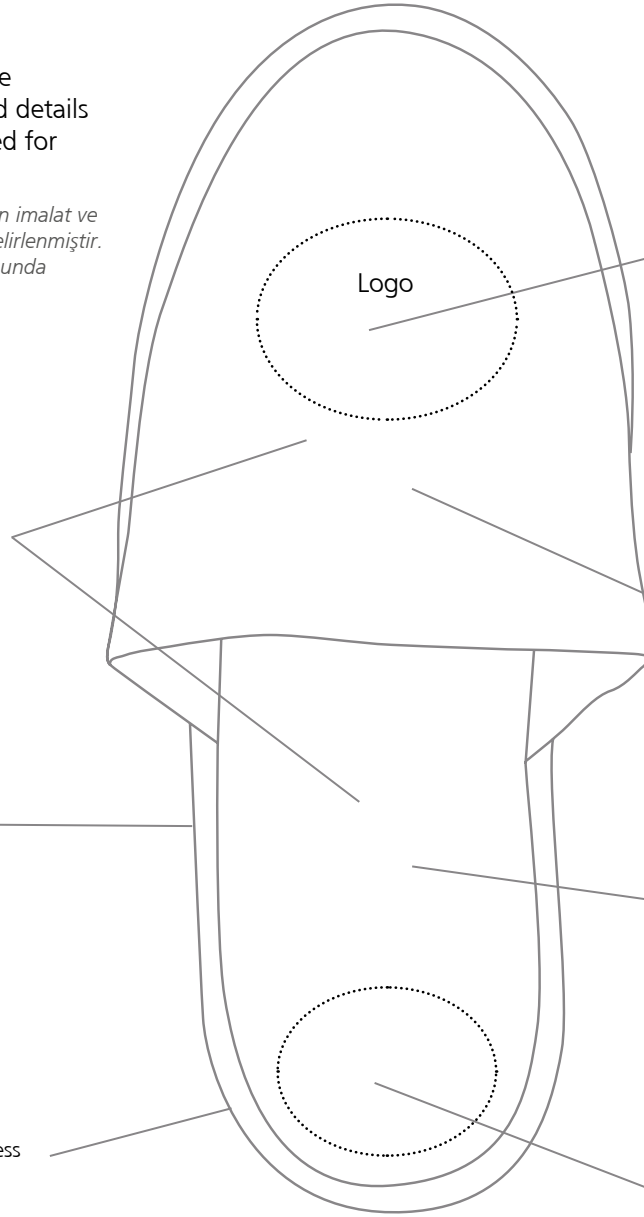

To calculate the correct cost of the requested slippers, all the required details and alternatives has been indicated for your choice.

Tüm detayların doğru tanımlanabilmesi için imalat ve maliyete etki eden parametreler tek tek belirlenmiştir. Tercih ve talep edilecek detaylar doğrultusunda maliyetler netleşir.

Material alternatives: Cotton, Velvet, Polyester, Polyester Velvet, White Syntetic Polyester, Non-Woven
Malzeme alternatifleri: Pamuk, Pamuk Kadife, Polyester, Polyester Kadife, Beyaz Polyester (Beyaz Boncuk), Tela.

Binding alternatives: Cotton, Non-Woven
Biye alternatifleri: Pamuk, Elyaf

EVA thickness
EVA kalınlığı

Personalizing alternatives:
Silkscreen, Embroidery
Kişiselleştirme seçenekleri: Serigrafi, Nakış

Double upper - Single upper
Çift kat saya - Tek kat saya

Upper sponge standard thickness: 3 mm
Saya sünger standartı: 3 mm

Additional upper sponge thickness .... mm
Saya süngeri takviyesi ... mm

Base sponge standard thickness: 3 mm
Taban sünger standartı: 3 mm

Additional base sponge thickness .... mm
Taban süngeri takviyesi ... mm

Base sponge additional heel thickness .... mm
Taban süngeri topuk takviyesi ... mm