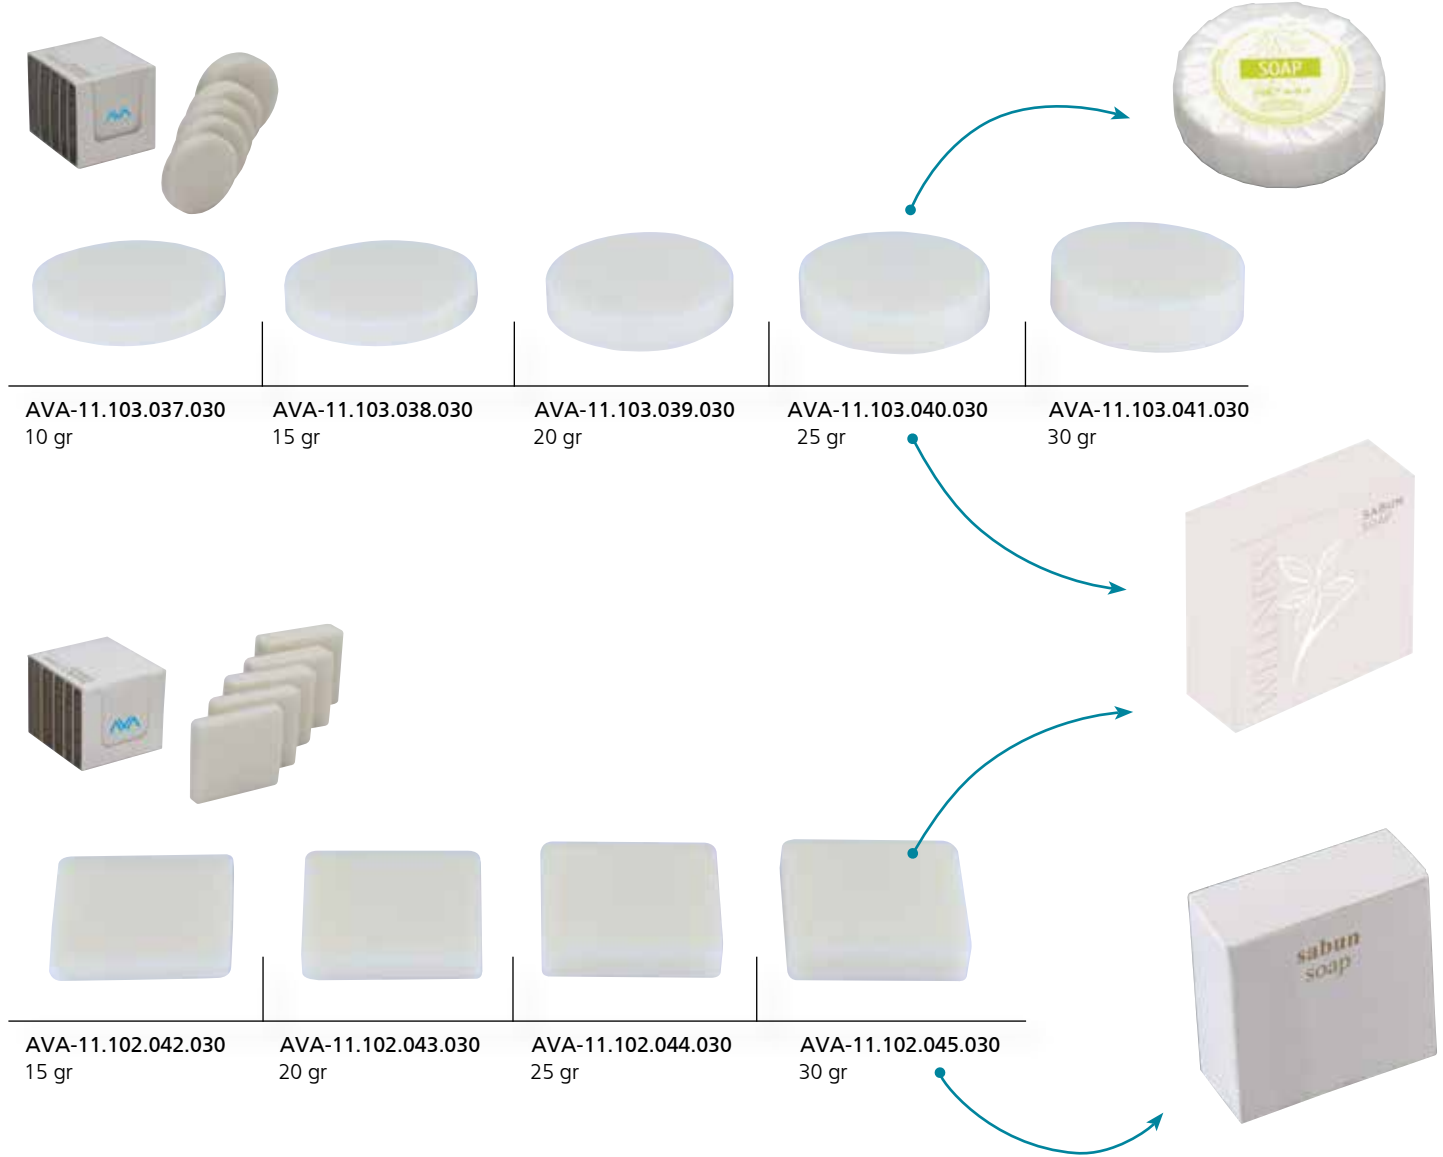

ROUND & SQUARE SOAPS YUVARLAK VE KARE SABUNLAR

CARDBOARD BOXED OR PLEATED SOAPS

KARTON KUTULU YA DA PİLELİ SABUNLAR

Engraved Logo can be made on with MOQ. Yukarıdaki sabunlarda minimum sipariş miktarlarına uygun olması koşuluyla Logo baskısı yapılabilir.